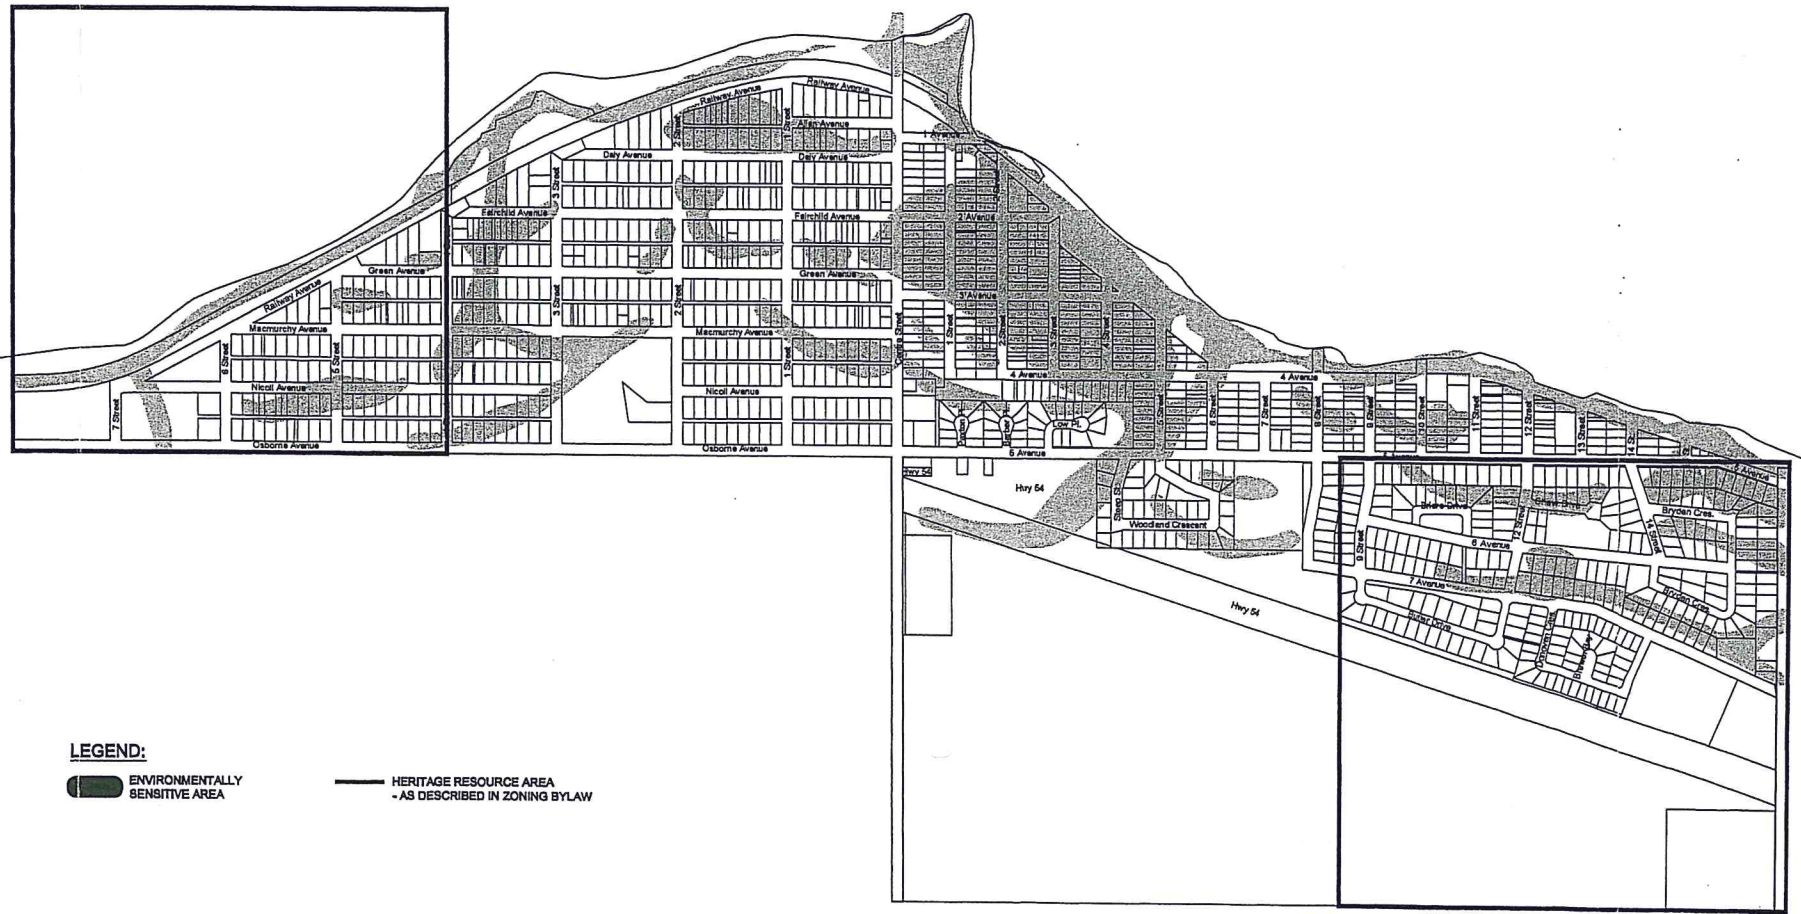

ISSUE: B
UMA FILE NAME: 0038-011-00_01-CLF010_RX.dwg
Saved By: rseabrook
PLOT: 2772008 1:57:14 PM
B SIZE 11" x 17" (279.4mm x 431.8mm)

The Town of Regina Beach

Archaeological and Environmentally Sensitive Areas