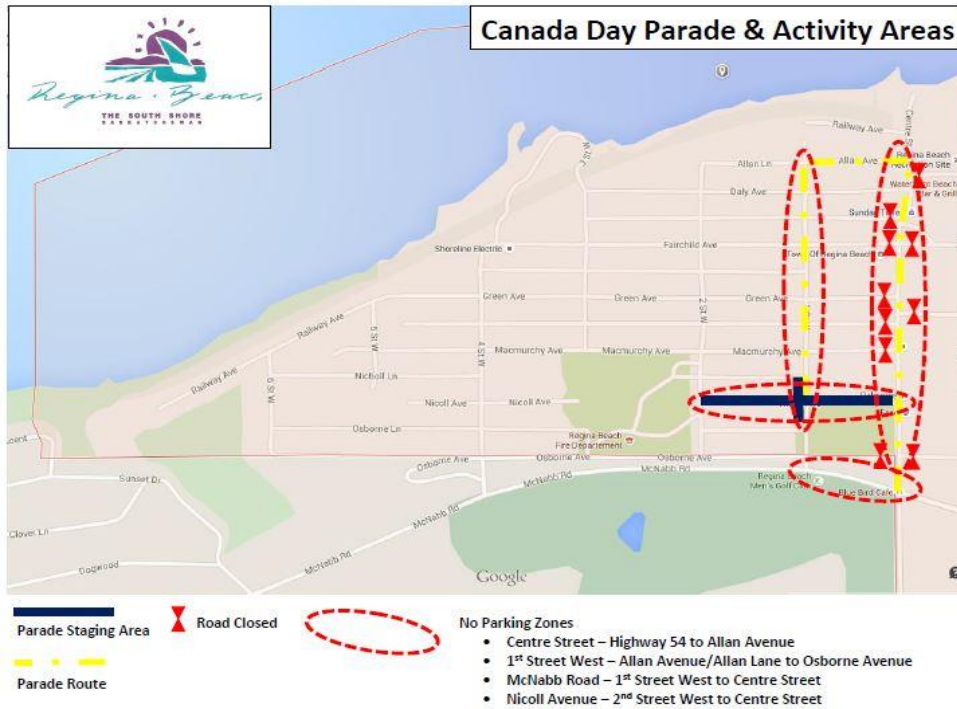

CANADA DAY ROAD CLOSURES & DETOURS

CANADA DAY BUS SHUTTLE SCHEDULE

11:15 Load at School / 11:30 Leave from School / 11:45 Drop Off & Pick Up from Centre St.
 12:00 Leave from Centre St. / 12:15 Drop off & Pick Up from School / 12:30 Leave from School
 12:45 Drop off at Centre St. / 1:00 Break / 2:00 Load at School / 2:15 Leave from School
 2:30 Drop Off & Pick Up from Centre St. / 2:45 Leave from Centre St. / 3:00 Drop Off & Pick Up at School
 3:15 Leave from School / 3:30 Drop Off & Pick Up at Centre St. / 3:45 Leave from Centre St.
 4:00 Drop off at School / 4:15 Last Pick Up from Centre St.

****Parking available at school for anyone using the shuttle service****

****Pick up on Centre St will be by the `Regina Beach` sign (across from Lions Park)-****